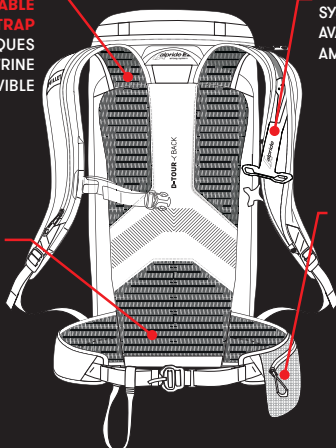

# D-TOUR MULTIFUNCTIONS

## D-TOUR BACK™

**alpride E-2**  
airbag system

**ERGONOMIC SHOULDER STRAPS WITH ADJUSTABLE AND REMOVABLE CHEST STRAP**  
BRETelles ERGONOMIQUES AVEC SANGLE POITRINE AJUSTABLE ET AMOVIBLE

**46 CM FIXED BACK, COMFORTABLE AND BREATHABLE WITH EVA FOAM AND 3D MESH**  
DOS FIXE DE 46 CM, CONFORTABLE ET RESPIRANT, MOUSSE EVA ET 3D MESH